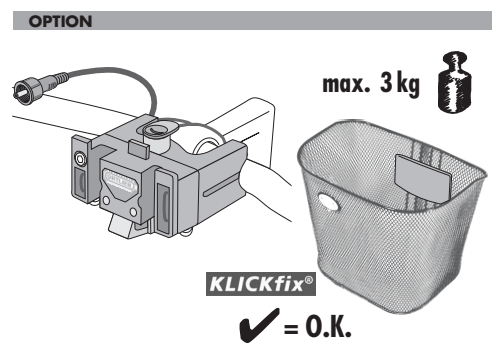

Charging/Operating Mobile Device

1. ⚠️ (No direct connection)
2. Option 1 (Busch + Müller)
3. Option 2 + 3 (Supernova/Busch + Müller)
4. ⚠️ ⚠️ (Charging / Light)

1. ⚠️ No direct connection

2. OPTION 1 E-Werk / USB-Werk (Busch+Müller) #3

3. OPTION 2 + 3 The Plug (Supernova) #3 / Luxos U Lumotec IQ2 (Busch+ Müller) #4

4. ⚠️ ⚠️ Charging / Light