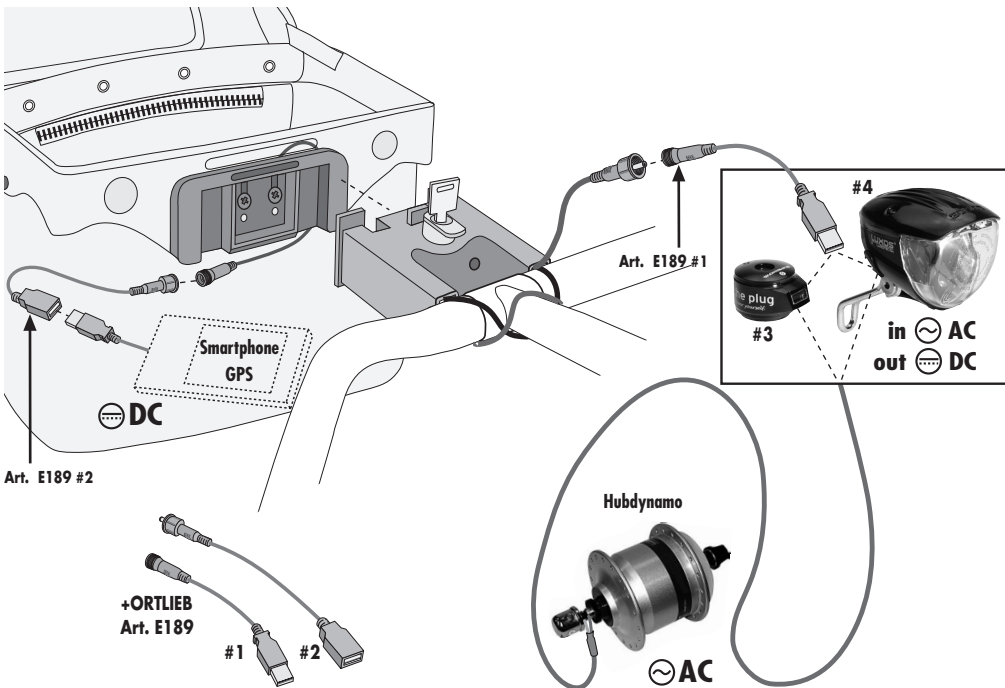

ULTIMATE6 M PRO E

Charging/Operating Mobile Device

1. ⚠️ (No direct connection)
2. Option 1 (Busch + Müller)
3. Option 2 + 3 (Supernova/Busch + Müller)
4. ⚠️ ⚠️ (Charging / Light)

1. ⚠️ No direct connection

2. OPTION 1 E-Werk / USB-Werk (Busch+Müller) #3

3. OPTION 2 + 3 The Plug (Supernova) #3 / Luxos U Lumotec IQ2 (Busch+ Müller) #4

4. ⚠️ ⚠️ Charging / Light