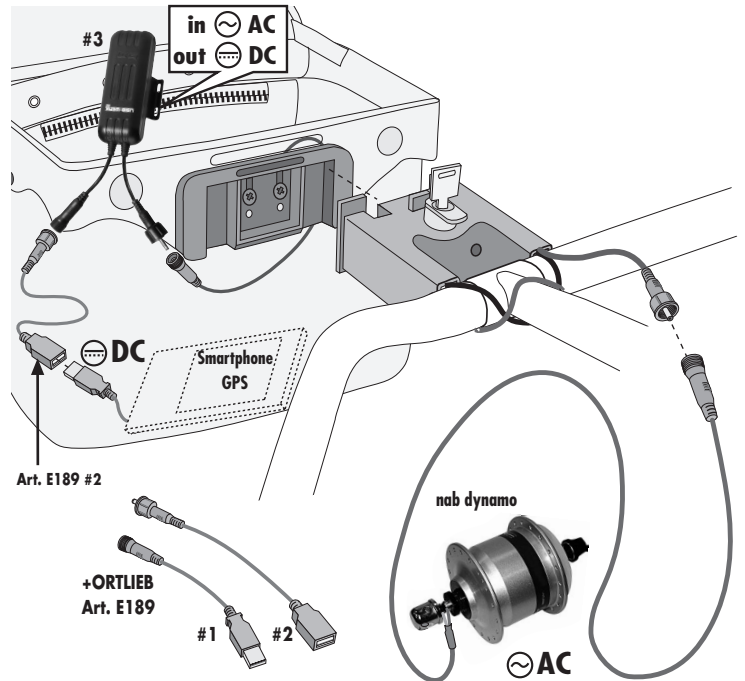

ULTIMATE6 M PRO E

Charging/Operating Mobile Device

1. ⚠️ (No direct connection)
2. Option 1 (Busch + Müller)
3. Option 2 + 3 (Supernova/Busch + Müller)
4. ⚠️ ⚠️ (Charging / Light)

1. ⚠️ No direct connection

2. OPTION 1 E-Werk / USB-Werk (Busch+Müller) #3

3. OPTION 2 + 3 The Plug (Supernova) #3 / Luxos U Lumotec IQ2 (Busch+ Müller) #4

4. ⚠️ ⚠️ Charging / Light