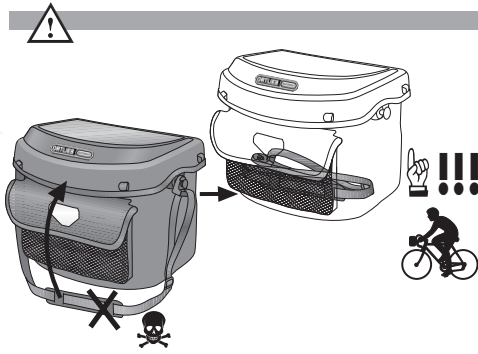

Charging/Operating Mobile Device

1. ⚠️ (No direct connection)
2. Option 1 (Busch + Müller)
3. Option 2 + 3 (Supernova/Busch + Müller)
4. ⚠️ ⚠️ (Charging / Light)

1. ⚠️ No direct connection

2. OPTION 1 E-Werk / USB-Werk (Busch+Müller) #3

3. OPTION 2 + 3 The Plug (Supernova) #3 / Luxos U Lumotec IQ2 (Busch+ Müller) #4

4. ⚠️ ⚠️ Charging / Light