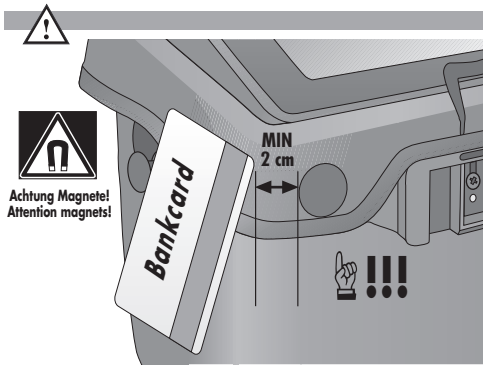

Charging/Operating Mobile Device

1. ⚠️ (No direct connection)
2. Option 1 (Busch + Müller)
3. Option 2 + 3 (Supernova/Busch + Müller)
4. ⚠️ ⚠️ (Charging / Light)

1. ⚠️ No direct connection

2. OPTION 1 E-Werk / USB-Werk (Busch+Müller) #3

3. OPTION 2 + 3 The Plug (Supernova) #3 / Luxos U Lumotec IQ2 (Busch+ Müller) #4

4. ⚠️ ⚠️ Charging / Light