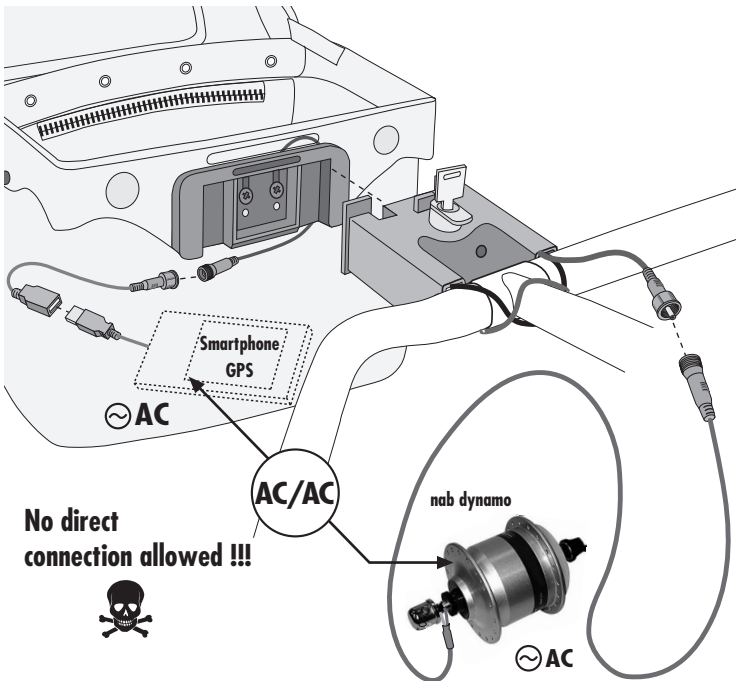

ULTIMATE6 M PRO E

Charging/Operating Mobile Device

1. ⚠️ (No direct connection)
2. Option 1 (Busch + Müller)
3. Option 2 + 3 (Supernova/Busch + Müller)
4. ⚠️ ⚠️ (Charging / Light)

1. ⚠️ No direct connection

2. OPTION 1 E-Werk / USB-Werk (Busch+Müller) #3

3. OPTION 2 + 3 The Plug (Supernova) #3 / Luxos U Lumotec IQ2 (Busch+ Müller) #4

4. ⚠️ ⚠️ Charging / Light