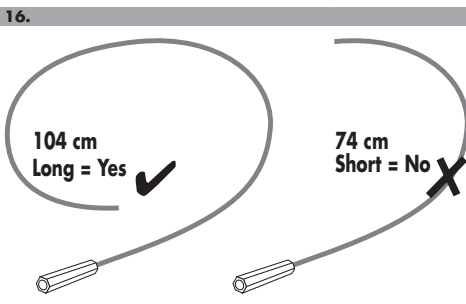

**1.**

22 - 31,8 mm  
(Small to oversized) ✓ = O.K.

**2.**

Carbon

**3.**

✓ = O.K.

**4.**

1x C

✓ = O.K.

**5.**

**6.**

Pull

**7.**

100% = #4

**8.**

90° ✓ = O.K.

**9.**

100% = #4

**10.**

50 mm

**11.**

**12.**

max. 3 kg

OPTION PRO, PLUS, CLASSIC